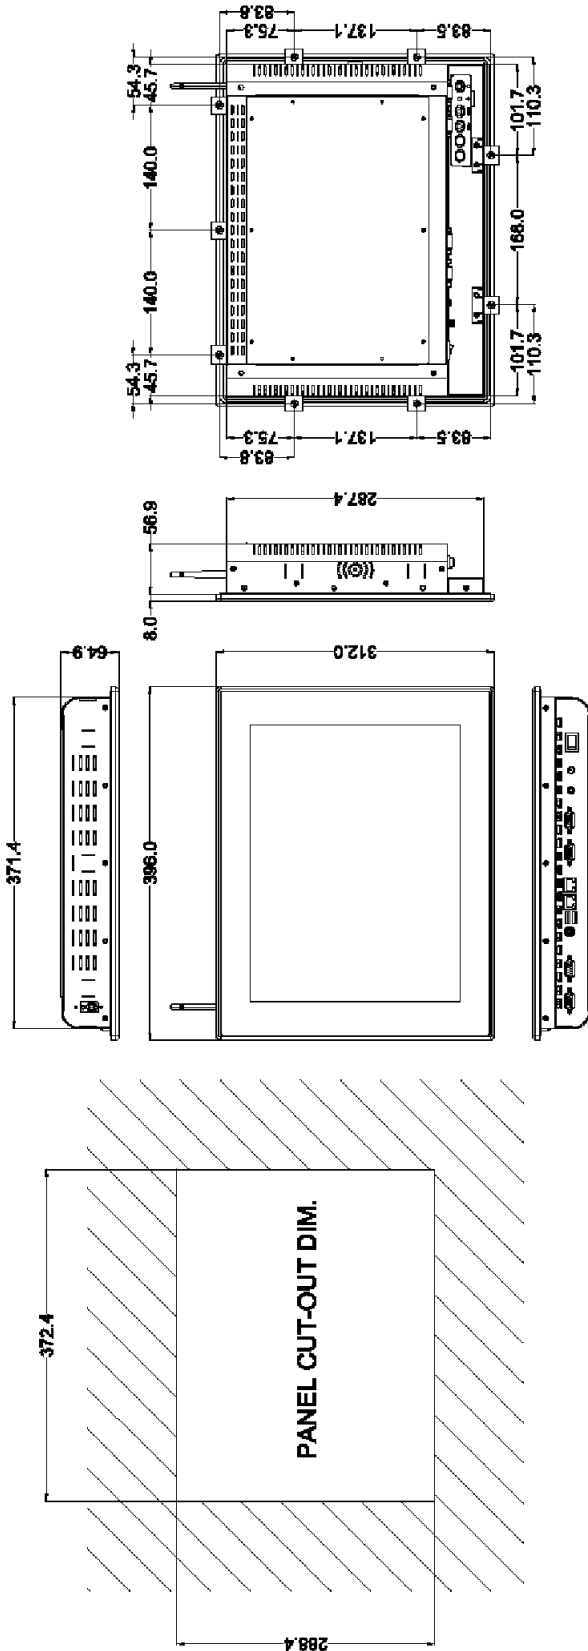

Platform Specifications

- + 1Ghz Via C3 CPU w/MMX & 3DNow
- + 256MB DDR RAM
- + 256MB Flash
- + Netvoyager Lithium™ Operating System

Video Platform

- + Intel® 852GM 2D/3D graphics card
- + Resolution upto 1024 x 768
- + Colour depth upto 32-bits
- + 15" LCD display area (80°H, 70°V)
- + Resistive touch screen
- + Brightness : 450cd/m²
- + Pixel pitch : 0.297mm

Electrical Features

- + External universal 110-240V AC power supply
- + 16v ~ 28v over-voltage fuse protection
- + 60W max power consumption

Physical Features

- + Various optional mounting solutions
- + VESA mounting compatible
- + Weight: 6.5kg
- + Dimensions: D 64.9mm x W 396mm x H 312mm

Product Dimensions

Product Rear View